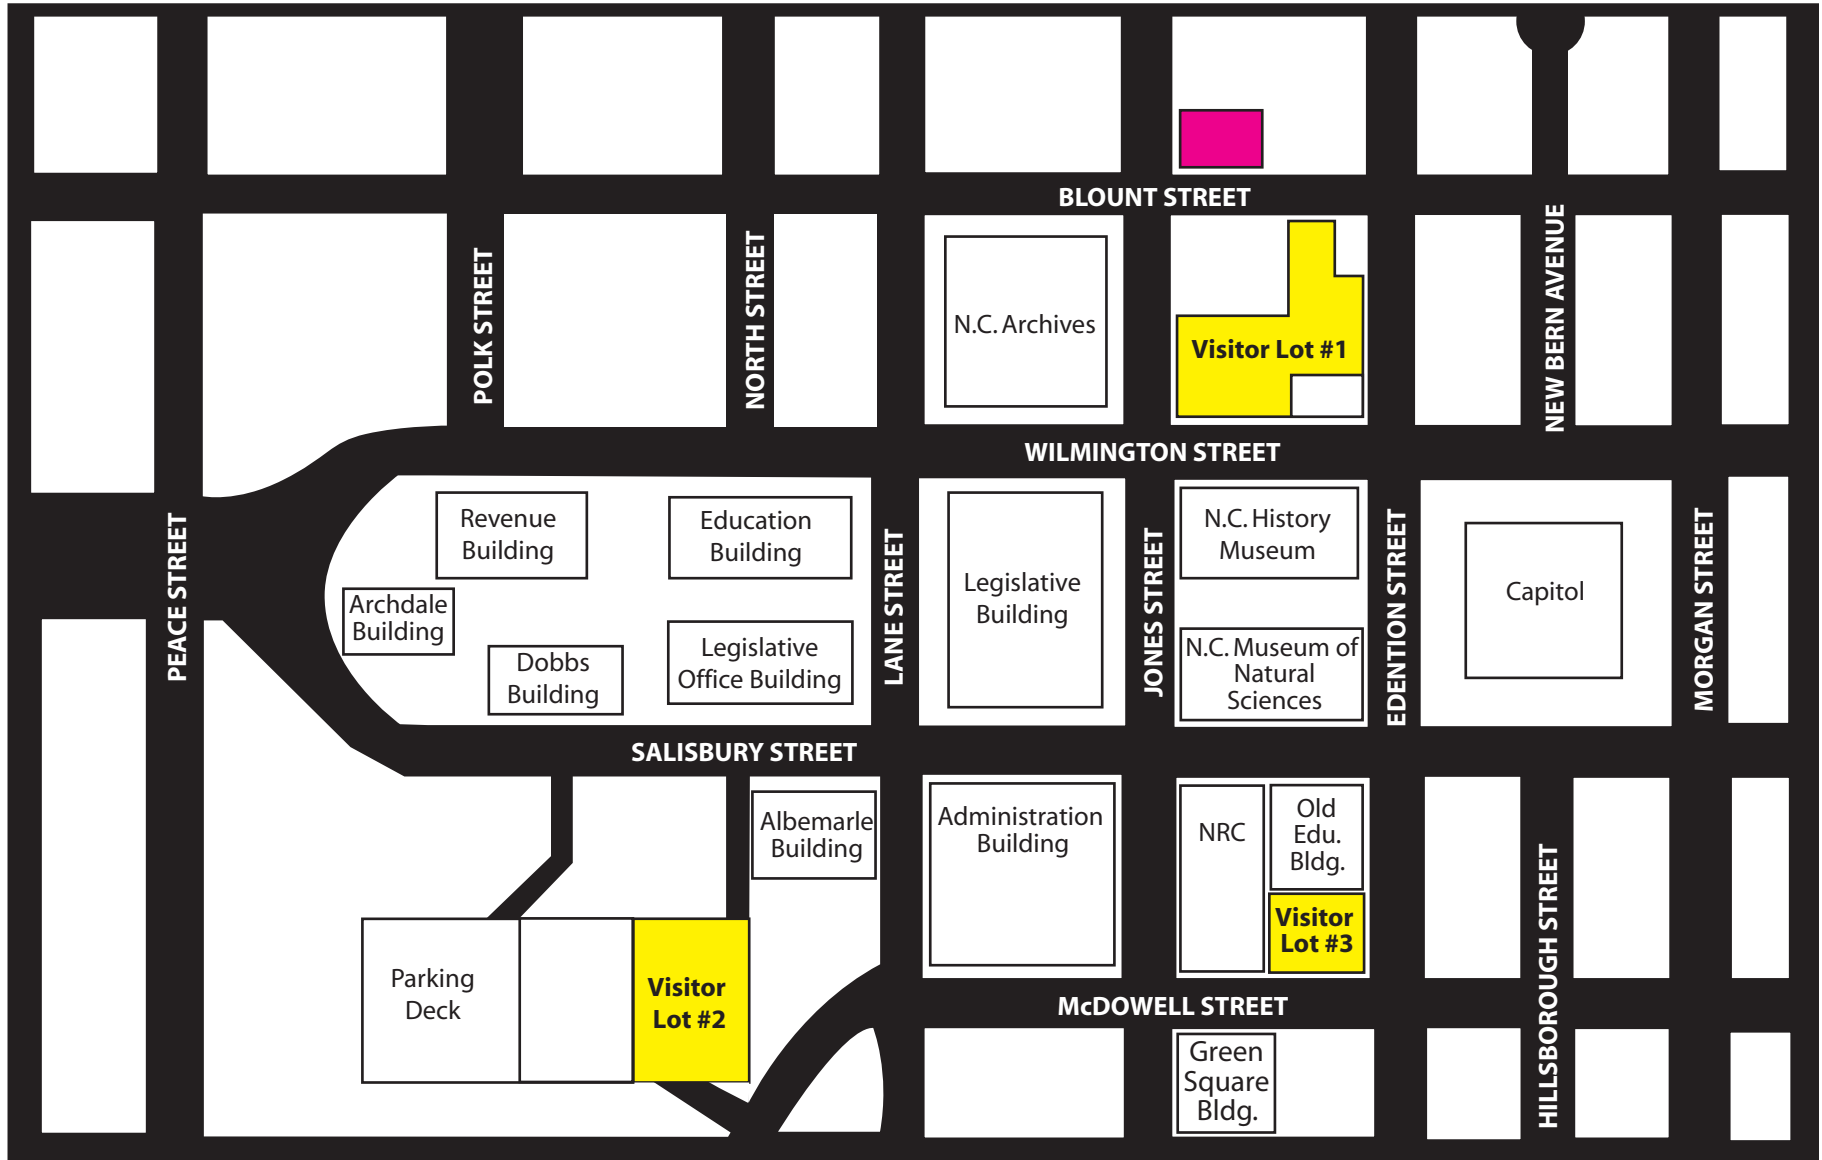

STATE GOVERNMENT VISITOR PARKING LOTS

\$2.00 per hour (\$16.00 Lost Ticket)

Rates applied 7 am to 5 pm, M-F • cash and credit cards only

Visitor Lot #1 (338 spaces)

City block bounded by Wilmington, Jones, Blount and Edenton Streets
Entrance from Jones and Edenton Street

Visitor Lot #2 (216 spaces)

329 North Salisbury Street
Ground Level of Parking Lot 75
Entrance from Salisbury and McDowell Streets

Visitor Lot #3 (110 spaces)

120 West Edenton Street
Entrance from Edenton Street

 Indicates Bus Parking
 Visitor Parking

Parking Attendant on duty 8:30 a.m. - 6:30 p.m. Monday-Friday

All other parking areas reserved for employee parking M-F, 7 a.m. -5 p.m., towing enforced.